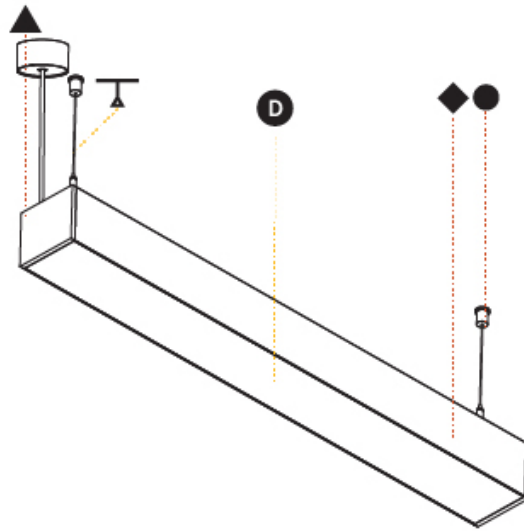

A300098-

PROJECT _____

TYPE _____

SPECIFIER _____

QUANTITY _____

DATE _____

A