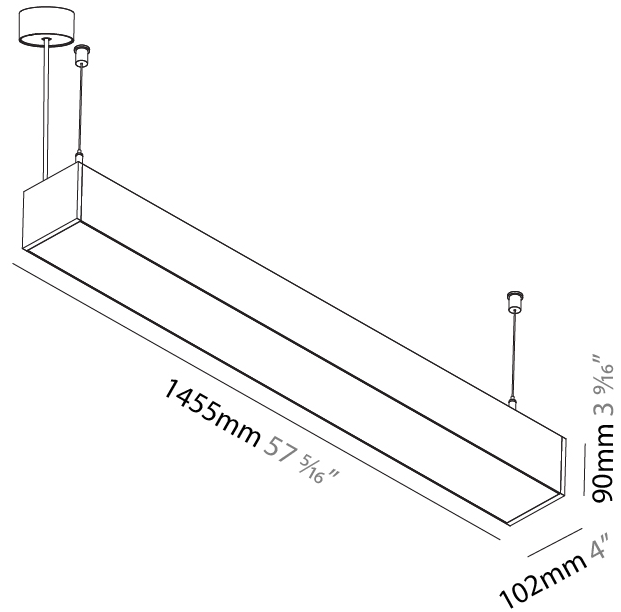

GENERAL

Series: Idaho
Subseries: Idaho 100
Brand: Prolicht
Division: Architectural
Mounting Type: Suspension
Mounting Location: Ceiling
Subcategory: Profile

PHYSICAL

Shape: Rectangle
Length (mm): 1455
Length (in): 57 5/16
Width (mm): 102
Width (in): 4
Height (mm): 90
Height (in): 3 9/16
Max. Overall Height (mm): 2090
Max. Overall Height (in): 82 5/16
Light Distribution: Direct
Weight (kg): 7.2
Weight (lbs): 15.84
Diffuser: PMMA - Opal or Micro-Prism
Fixture Finish: ANA / SSR / BKV / CWI / CRY / HAB / MSR / UFT / ITA / RUA / OGR / FTG / MYG / RWR / LOD / PUS / FRO / FUP / KIA / POP / BLS / SPG / MEY / GOH / GUM / CHC / COM / ABZ / JAG / OBR / MOS / ROR
Fixture Material: Aluminum
Cable Details: 2000mm or 6000mm Transparent Cable

ELECTRICAL

Lamp Type: LED (Zhaga Standard)
Input Wattage (W): 25
Total Output Wattage (W): 20
Dimming: Non-Dimming / Phase Dimming (120Vac only) / 0-10V Dimming
Driver Included: Yes
Driver Location: Integrated
Driver Type: Constant Current - 120 / 277Vac
Driver Class: Class 2
Input Voltage (V): 120 - 277
Constant Current (MA): 350

LED

Color Temperature (°K): 3000 / 3500 / 4000
Max. Delivered Lumen (lm): 2520 / 2607 / 2660
CRI: >80 CRI
Lamp Life (hrs): 50000

OPTICAL

RATINGS AND CERTIFICATIONS

Certified By: Certified for North American Standards
IP rating: IP20