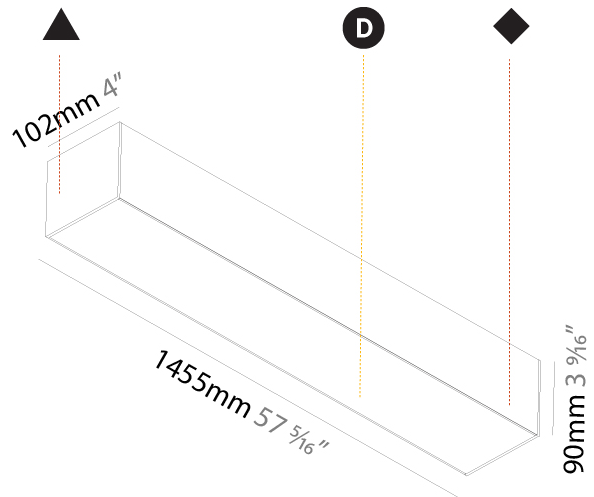

1. To build a product code in our configurator select the specify button on the base model # product page
2. To build a manual product code on this datasheet choose from the options listed below in blue font and add the suffix to the base model #

GENERAL

Series: Idaho
Subseries: Idaho 100
Brand: Prolicht
Division: Architectural
Mounting Type: Surface
Mounting Location: Wall / Ceiling
Subcategory: Profile

PHYSICAL

Shape: Rectangle
Length (mm): 1455
Length (in): 57 ⁵/₁₆
Width (mm): 102
Width (in): 4
Height (mm): 90
Height (in): 3 ⁹/₁₆
Light Distribution: Direct
Weight (kg): 6.873
Weight (lbs): 15.12
Diffuser: PMMA - Opal or Micro-Prism
Fixture Finish: ANA / SSR / BKV / CWI / CRY / HAB / MSR / UFT / ITA / RUA / OGR / FTG / MYG / RWR / LOD / PUS / FRO / FUP / KIA / POP / BLS / SPG / MEY / GOH / GUM / CHC / COM / ABZ / JAG / OBR / MOS / ROR
Fixture Material: Aluminum

ELECTRICAL

Lamp Type: LED (Zhaga Standard)
Input Wattage (W): 25
Total Output Wattage (W): 20
Dimming: Non-Dimming / Phase Dimming (120Vac only) / 0-10V Dimming
Driver Included: Yes
Driver Location: Integrated
Driver Type: Constant Current - 120 / 277Vac
Driver Class: Class 2
Input Voltage (V): 120 - 277
Constant Current (MA): 350

LED

Color Temperature (°K): 3000 / 3500 / 4000
Max. Delivered Lumen (lm): 2520 / 2607 / 2660
CRI: >80 CRI
Lamp Life (hrs): 50000

OPTICAL

RATINGS AND CERTIFICATIONS

Certified By: Certified for North American Standards
IP rating: IP20